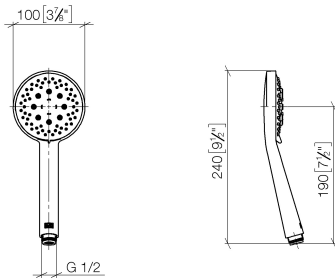

ST 050 308 4892

- shower with fixed riser projection 420mm
- Rain shower: PURE RAIN, max. flow rate 14 l/min (at 3 bar)
- Function from: 10 l/min
- rain shower Ø 300 mm
- rain shower with anti-scale system
- Hand shower: COMPACT RAIN, max. flow rate 15 l/min (at 3 bar)
- spray head Ø 100mm
- rotary diverter for fixed-riser shower/hand shower
- height of fittings up to rain shower (bottom edge) 850mm
- height of fittings up to top edge of elbow 1167mm
- rosette for shower holder Ø 55mm
- rosette for wall mounting Ø 57mm
- rosette for shower mixer Ø 65mm
- gauge 150 mm - 13 mm
- 1500 mm metal shower hose
- 1/2" connection
- Pipe diameter 20 mm

TARA Showerpipe with shower mixer 300 mm - Chrome

TARA

ST 050 308 4892

TARA Showerpipe with shower mixer 300 mm - Chrome

TARA

ST 050 308 4892

ST 050 308 4892

mm [inches]

Flow rate chart

Certificates

LGA_29984.

DVGW_DW-
6517DN0129.

WRAS_2210003.

Spare parts list

No.	Item Number	Name	Quantity used	Delivery time
1	09 23 01 039 90	sieve	1	2

ST 050 308 4892

- shower with fixed riser projection 420mm
- overhead shower: rain flow
- rain shower Ø 300 mm
- rain shower with anti-scale system
- max. rainshower flow 14 l/min
- Function from: 10 l/min
- rotary diverter for fixed-riser shower/hand shower
- height of fittings up to rain shower (bottom edge) 850mm
- height of fittings up to top edge of elbow 1167mm
- rosette for shower holder Ø 55mm
- rosette for wall mounting Ø 57mm
- rosette for shower mixer Ø 65mm
- gauge 150 mm - 13 mm
- 1500 mm metal shower hose
- 1/2" connection
- Pipe diameter 20 mm
- quick clearing