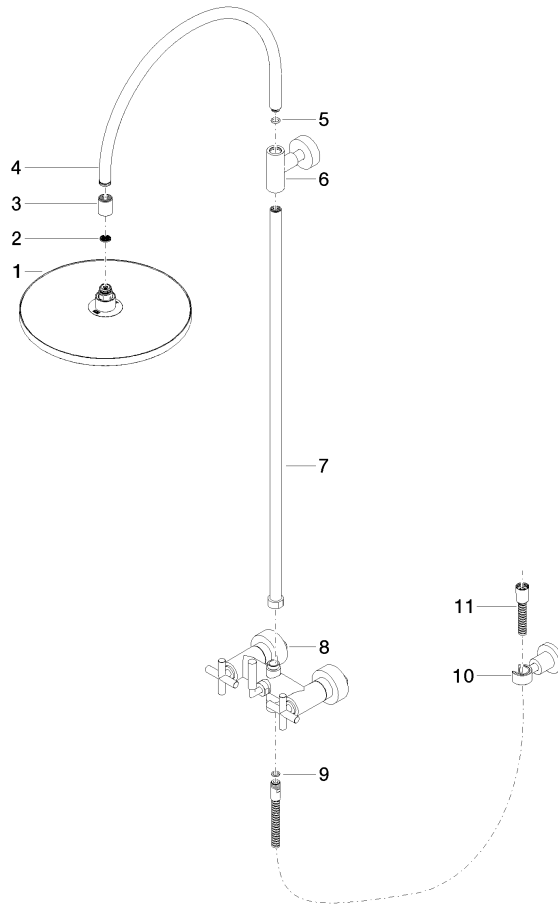

ST 050 308 4892

- shower with fixed riser projection 420mm
- Rain shower: PURE RAIN, max. flow rate 14 l/min (at 3 bar)
- Function from: 10 l/min
- rain shower Ø 300 mm
- rain shower with anti-scale system
- Hand shower: COMPACT RAIN, max. flow rate 15 l/min (at 3 bar)
- spray head Ø 100mm
- rotary diverter for fixed-riser shower/hand shower
- height of fittings up to rain shower (bottom edge) 850mm
- height of fittings up to top edge of elbow 1167mm
- rosette for shower holder Ø 55mm
- rosette for wall mounting Ø 57mm
- rosette for shower mixer Ø 65mm
- gauge 150 mm - 13 mm
- 1500 mm metal shower hose
- 1/2" connection
- Pipe diameter 20 mm

- shower with fixed riser projection 420mm
- overhead shower: rain flow
- rain shower Ø 300 mm
- rain shower with anti-scale system
- max. rainshower flow 14 l/min
- Function from: 10 l/min
- rotary diverter for fixed-riser shower/hand shower
- height of fittings up to rain shower (bottom edge) 850mm
- height of fittings up to top edge of elbow 1167mm
- rosette for shower holder Ø 55mm
- rosette for wall mounting Ø 57mm
- rosette for shower mixer Ø 65mm
- gauge 150 mm - 13 mm
- 1500 mm metal shower hose
- 1/2" connection
- Pipe diameter 20 mm
- quick clearing

TARA Showerpipe with shower mixer 300 mm - Chrome

TARA

ST 050 308 4892

ST 050 308 4892

Flow rate chart

Certificates

Belgaqua_24-004- LGA_38664.
27_8.

ST 050 308 4892

Spare parts list

No.	Item Number	Name	Quantity used	Delivery time
1	04 12 05 091 00-00	shower	1	10
2	09 23 01 039 90	sieve	1	2
3	09 24 03 177 20-00	adaptor	1	10
4	04 28 22 097 20-00	spout	1	10
5	90 14 10 011 00 90	seal	1	2
6	90 17 11 037 00-00	holder	1	10
7	90 28 22 096 00-00	pipe	1	10
8	04 17 10 020 01-00	fitting	1	10
9	90 14 20 026 00 90	seal	1	2
10	28 050 892-00	TARA Wall bracket - Chrome	1	10
11	28 304 970-00	Metal shower hose 1/2" x 3/8" x 1500 mm - Chrome	1	2